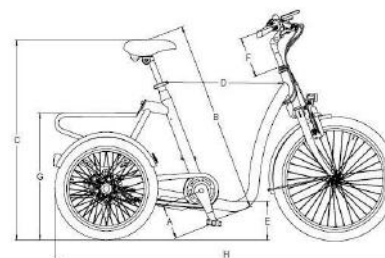

Warranty

Huka has a standard 5-year warranty on the frame and front fork. If you register your bike via www.huka.nl/en/warranty, you are eligible to receive a 10-year warranty on these parts. Additionally you have a 2-year warranty on other parts with the exception of wear-sensitive parts. You can find more information about the City warranty on www.huka.nl/en/warranty.

Possibilities for alternative parts

The City is equipped with a number of standard parts. Optional these parts can be replaced by alternative parts. The relevant parts are marked by a symbol behind this specific part. The alternative parts can be found on the price list

The delivered product may differ from the images shown. The accessories shown are not included. Printing errors reserved.