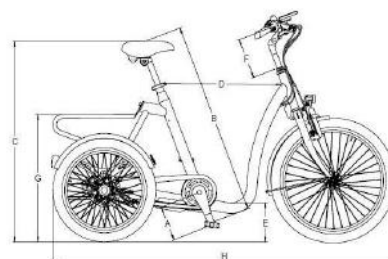

Warranty

Huka has a standard 5-year warranty on the frame and front fork. If you register your bike via www.huka.nl/en/warranty, you are eligible to receive a 10-year warranty on these parts. Additionally, you have a 2-year warranty on other parts with the exception of wear-sensitive parts. You can find more information about the City warranty on www.huka.nl/en/warranty.

Possibilities for alternative parts

The City is equipped with a number of standard parts. Optional these parts can be replaced by alternative parts. The relevant parts are marked by a symbol behind this specific part. The alternative parts can be found on the price list.

The delivered product may differ from the images shown. The accessories shown are not included. Printing errors reserved.