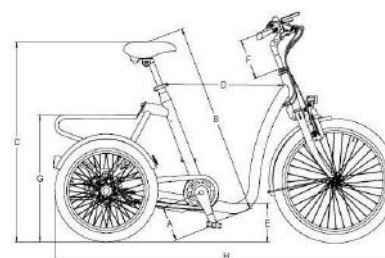

Warranty

Huka has a standard 5-year warranty on the frame and front fork. If you register your bike via www.huka.nl/en/warranty, you are eligible to receive a 10-year warranty on these parts. Additionally you have a 2-year warranty on another parts with the exception of wear-sensitive parts. You can find more information about the City warranty on www.huka.nl/en/warranty.

Possibilities for alternative parts

The City is equipped with a number of standard parts. Optional these parts can be replaced by alternative parts. The relevant parts are marked by a symbol behind this specific part. The alternative parts can be found on the price list

The delivered product may differ from the images shown. The accessories shown are not included. Printing errors reserved.