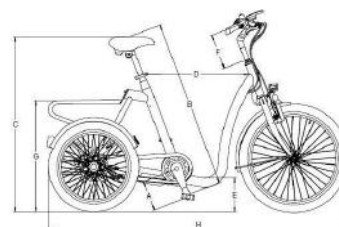

Technical data City, size M

	Standard version
Material frame	anti-corrosion treated steel
Coating	outside quality epoxy powder coating
Color A	light grey (RAL7047) or azure blue (RAL5009)
Wheels	aluminum rim and galvanized hub with stainless steel spokes
Tires	Schwalbe Marathon Plus (anti-puncture)
Lighting	LED battery lighting front and rear
Bell A	sporty and easy-to-use bell, type Decibel
Mudguards	impact and form-retaining plastic
Chain protection	Hebie Chainglider
Handlebar and stem A	slightly bent handlebar, ergonomic stem
Handles	Ergo Grip
Seat A	Velo Plus, ergonomic comfort seat
Seatpost A	aluminium, 350 mm, height adjustable
Brakes front	Shimano v-brake
Brakes rear	hydraulic disc brakes incl. parking brake
Drive A	freewheel with differential in rear axle
Key lock	AXA Solid security lock
Options	see price list for different options

	Standard version
Total length in mm (H)	1675
Width total in mm	785
Weight in kg	25
Crank length in mm (A)	170
Length inner leg in mm (B)* **	660-880
Length inner leg with lowered seatpost in mm (B)**	570-660
Seat height to ground in mm (C)	min. 720
Height of luggage carrier (G)	610
Entry space in mm (D)	570
Entry height in mm (E)	190
Height adjustment handlebar in mm (F)	110
Handlebar width in mm	640
Maximum load in kg	130
Tire size front in ETRTO	47-507
Tire size front in inches	24 x 1,75
Tire size rear in ETRTO	47-406
Tire size rear in inches	20 x 1,75

* When mounting the backrest, the inner leg length increased by 50 mm in the lowest position
 **Adjustable in combination with crank shorteners

Warranty

Huka has a standard 5-year warranty on the frame and front fork. If you register your bike via www.huka.nl/en/warranty, you are eligible to receive a 10-year warranty on these parts. Additionally, you have a 2-year warranty on other parts with the exception of wear-sensitive parts. You can find more information about the City warranty on www.huka.nl/en/warranty.